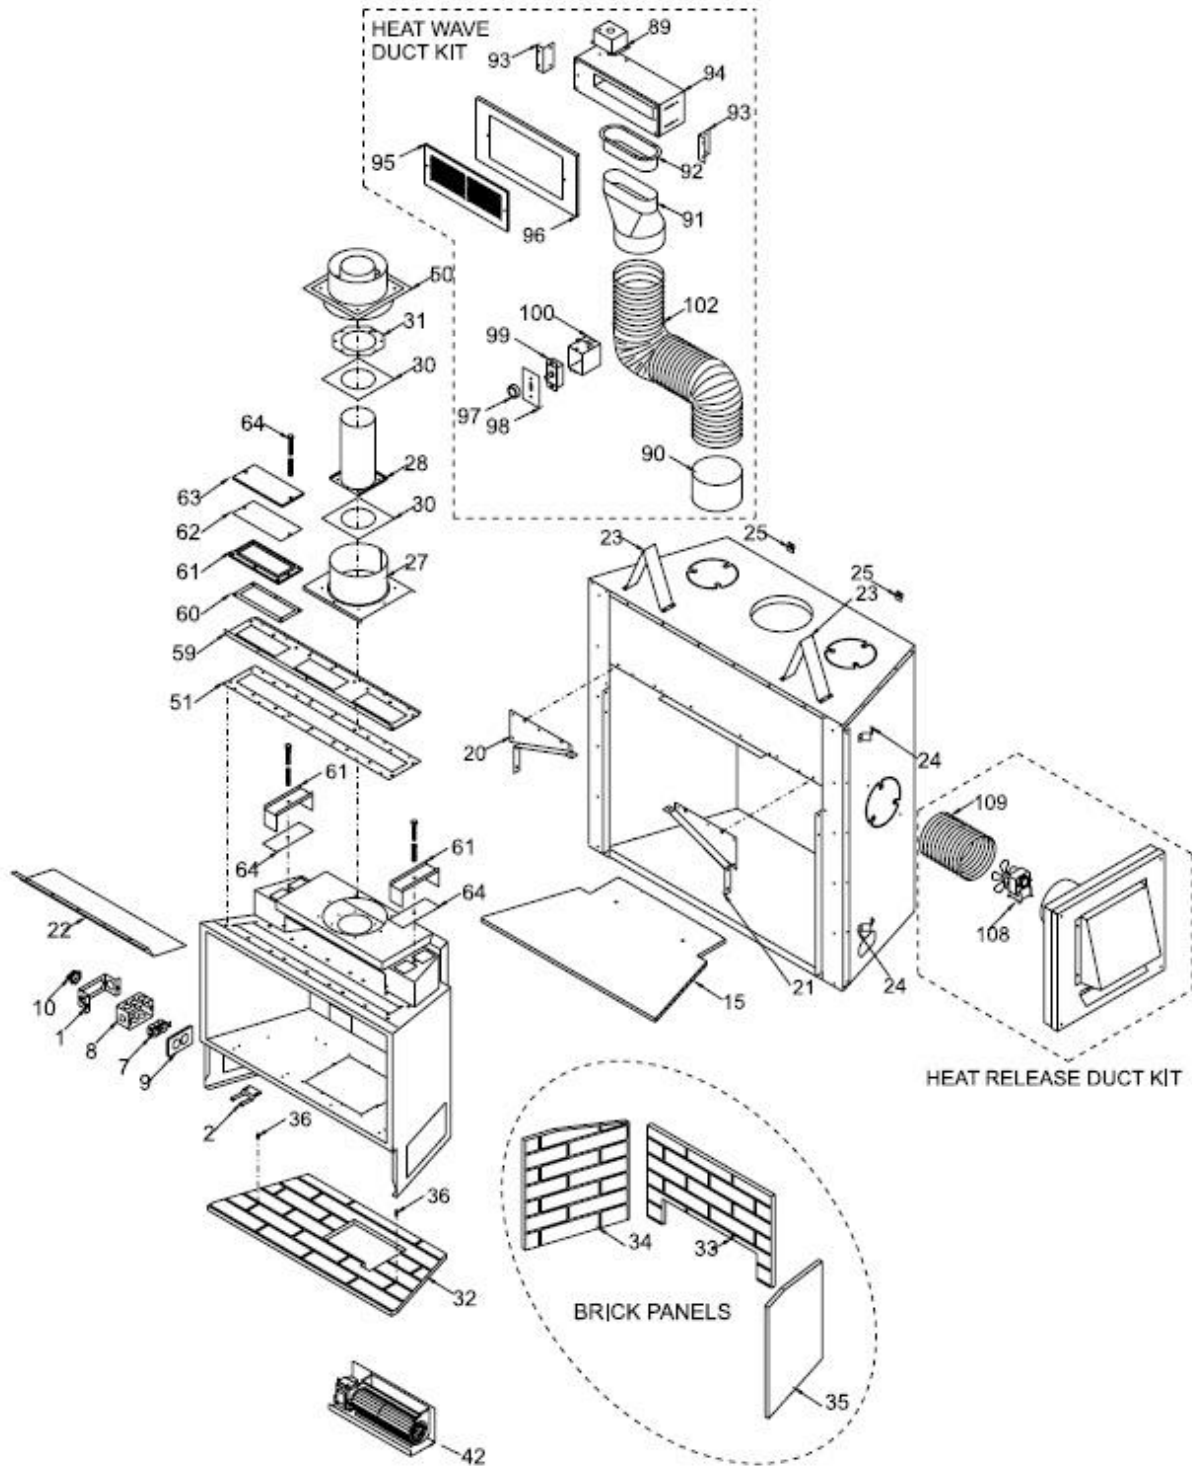

## MAIN ASSEMBLY

Part #	Description
1.	430-129 Receptacle Box Mount
2.	* Thermodisc Bracket
7.	910-428 Duplex Receptacle
8.	910-429 Box - Receptacle
9.	910-430 Cover - Receptacle
10)	904-687 Clamp Connector
15.	* Heat Shield - Base
20)	790-021 Front Filler - Left Corner
21.	790-022 Front Filler - Right Corner
22.	790-012 Baffle
23.	780-011 Standoff - Top
24.	780-013 Standoff - Side
25.	780-091 Standoff - Rear
27.	* Outer Flue Collar
28.	* Inner Flue Collar Assy
30)	* Gasket for Flue Collar
31.	* Flue Mounting Bracket
32.	902-600 Brick Panel - Base
	790-901 Brick Panel Set - Standard Brown
	790-902 Brick Panel Set - Standard Red
	790-903 Brick Panel Set - Herringbone Brown
33.	* Brick Panel - Back
34.	* Brick Panel - Left
35.	* Brick Panel - Right
36.	904-716 #10 x 5/8" Butt Spacer
	511-031 Brick Panel Clip

<b>Part #</b>	<b>Description</b>
43. 911-159	Power Cord (120 Volts)
50. 510-994	Rigid Pipe Adaptor (Optional)
51. 790-011	Relief Frame Gasket
59. 790-009	Relief Door Mounting Plate
60. W260260	Top Relief Frame Gasket
61. 942-117	Top Relief Plate Frame
62. W260280	Top Relief Plate Gasket
63. 290-021	Air Baffle Plate
64. 790-093	Gasket - Exchanger Relief
	946-556 Heat Wave Duct Kit (Optional)
89. 946-004	Junction Box
90. 946-000	Round Duct Adaptor
91. 946-002	Round to Oval Adaptor
92. 946-001	Oval Duct Adaptor
93. 946-007	Angle Bracket
94. 946-517/P	Fan Assy - HeatWave Option
95. 946-006	Grill Plate - White
96. 946-005	Wall Adaptor Plate - White
97. 910-417	Knob - White
98. 910-366	Switch Cover Plate - White
99. 910-412	Fan Speed Controller
100. 910-367	Box-Plastic Switch Receptacle
102. 946-010	Flexible Air Duct
	946-038 Insulation 6" dia. x 24"
	946-570 Heat Release Duct Kit (Optional)
108. 910-165	Fan (120 V)
109. 946-000	Flexible Air Release Duct
	919-495 Manual
	792-969 Conversion Kit - NG to LP