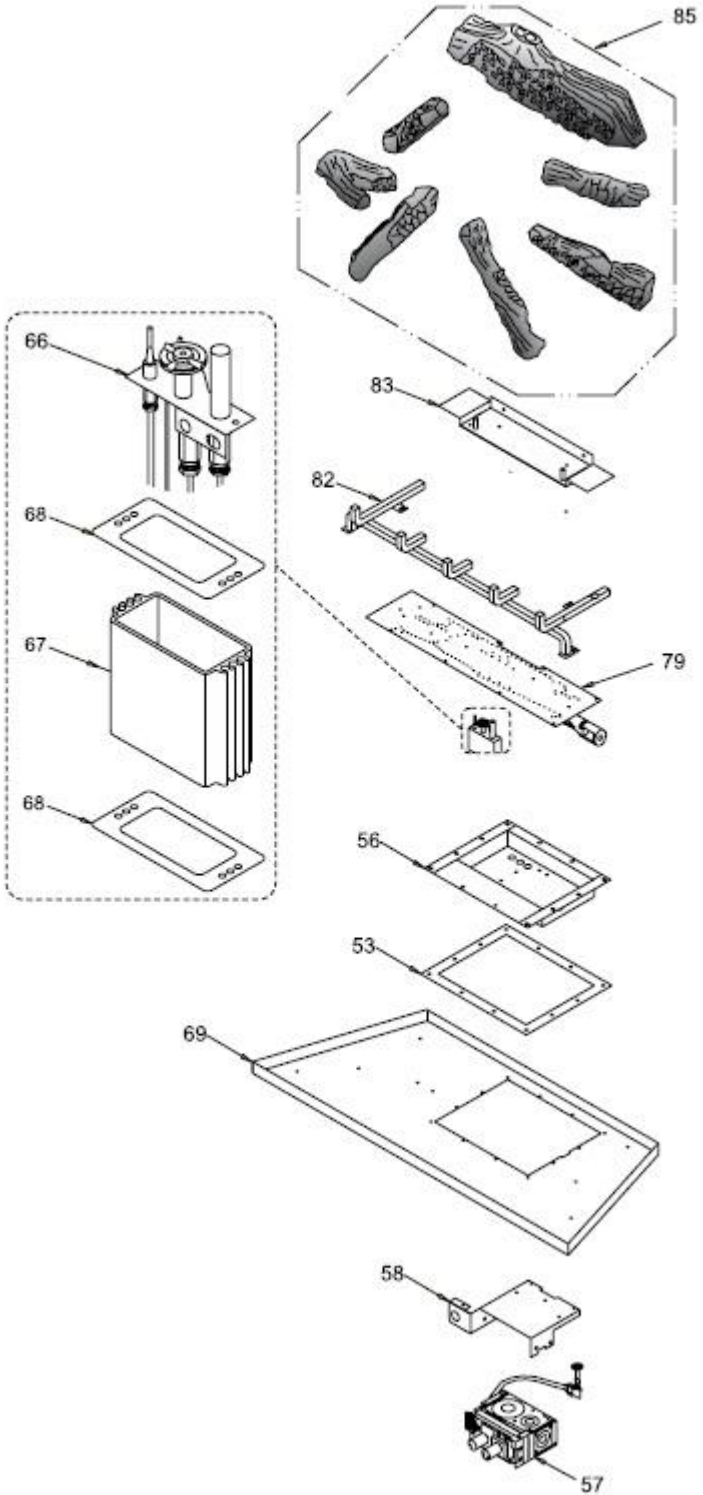

BURNER ASSEMBLY & LOG SET

Part #	Description
53. 780-021	Gasket - Valve Access Plate
792-574/P	Valve Assy - Natural Gas
792-576/P	Valve Assy - Propane
56. *	Valve Tray - NG/LP
57. 910-578	Valve - S.I.T. - NG
910-580	Valve - S.I.T. - LP
58. *	Valve Bracket
65. *	Pilot Bracket
66. 910-038	Pilot Assy-NG 3 way flame - S.I.T.
910-039	Pilot Assy-LP 3 way flame - S.I.T.
904-617	Orifice #34 - Natural Gas
904-645	Orifice #51 - Propane
936-170	Orifice Gasket
910-581	Stepper Motor NG
910-582	Stepper Motor LP
910-572	Remote Receiver
910-592	Remote handheld (GTMF)
911-127	Battery Compartment Door
910-036	Pilot Orifice NG
910-037	Pilot Orifice LP
910-096	Pilot Hood
910-341	Thermopile
910-386	Thermocouple
910-432	Pilot Tube w/nuts
910-073	DC Spark box
910-074	DC spark box wire
911-030	Fan Control Module
792-969	Conversion Kit LP
911-032	Valve/Remote Wiring Harness
910-142	Fan Thermodisc
911-159	120 volt power cord
67. *	Pilot Holder
68. W840470	Pilot Assembly Gasket
69. *	Firebox Base
79. 791-535	Burner Assy - NG/LP
82. 511-030	Burner Grate Assy
83. 780-520	Rear Log Support Bracket
85. 780-930	Log Set (Complete)

*Not available as a replacement part.